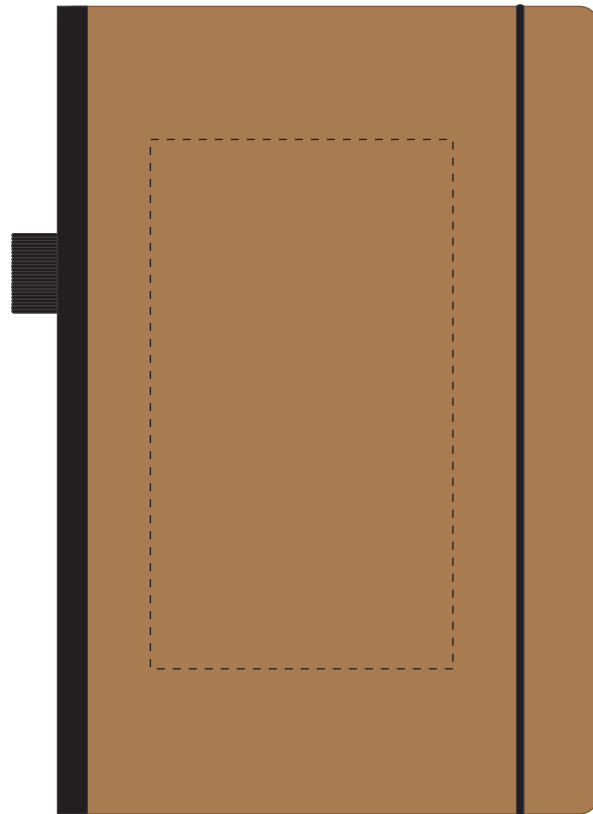

Your Ref:	Quantity:	Product Code: QS0363
Our Ref:	Version: 1	Product Colour: NATURAL

PRINTING CONCERNS:**PRODUCT INFO: DUE TO THE NATURE OF THE PRODUCT THE PRINT POSITION MAY VARY BY 2 - 3 MM**

We stock this item in the following colours

**PANTONE REFERENCE(S)**

● Debossing / Foil Blocking

ARTWORK SCALE 50%

Product Image for visualisation
- colours may vary

- CENTRED TO PRINT AREA
- CENTRED TO NOTEBOOK

The dashed line is to demonstrate print area and will not appear on your printed item